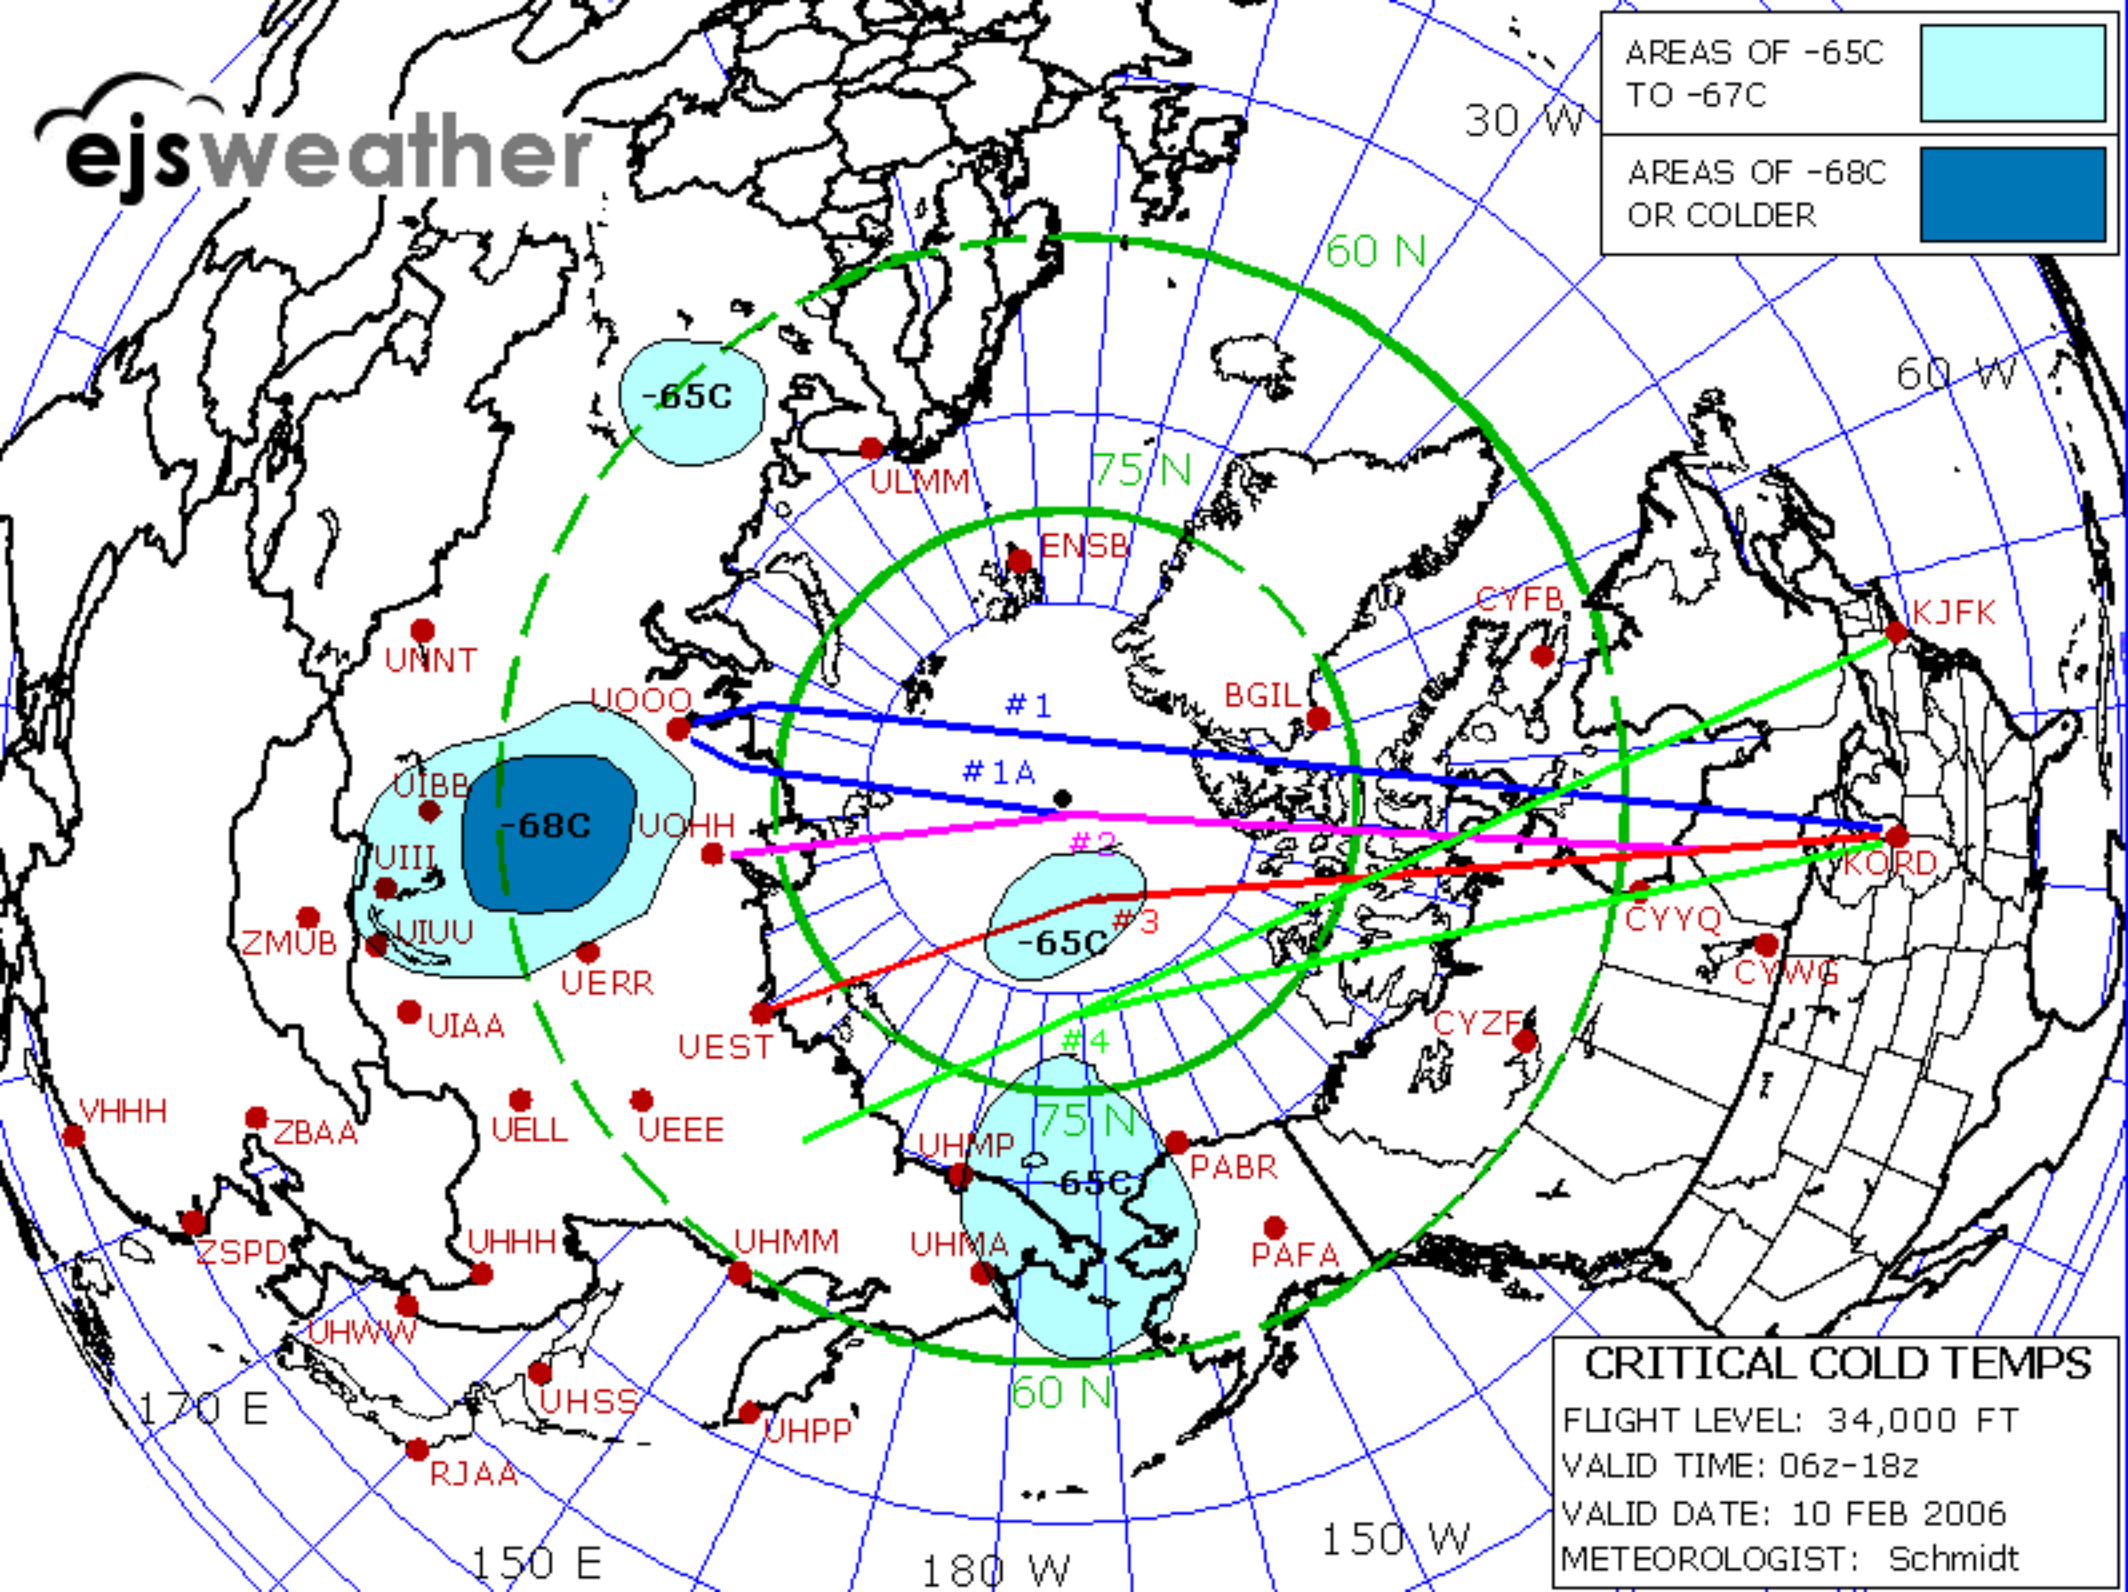

ejsweather

AREAS OF -65C TO -67C	
AREAS OF -68C OR COLDER	

**CRITICAL COLD TEMPS**  
FLIGHT LEVEL: 34,000 FT  
VALID TIME: 06z-18z  
VALID DATE: 10 FEB 2006  
METEOROLOGIST: Schmidt