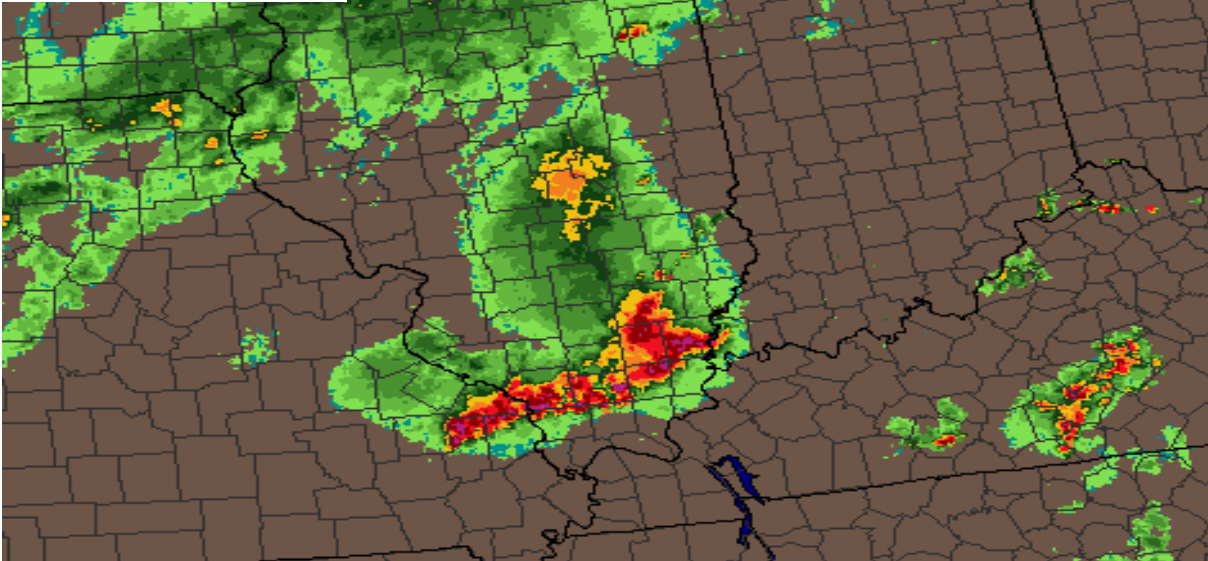

## Severe Weather Alert

**A line of strong to severe thunderstorms stretching across southern Illinois into portions of extreme eastern Missouri continues to move to the east-southeast at around 30mph. These storms will reach the Evansville, IN area within the next 45 minutes and are capable of producing wind gusts in excess of 40mph and nickel size hail along with frequent lightning. Work crews across this area are advised to seek shelter indoors as these storms move across the area. EJS Weather will continue to monitor the situation closely and issue further alerts as conditions warrant.**